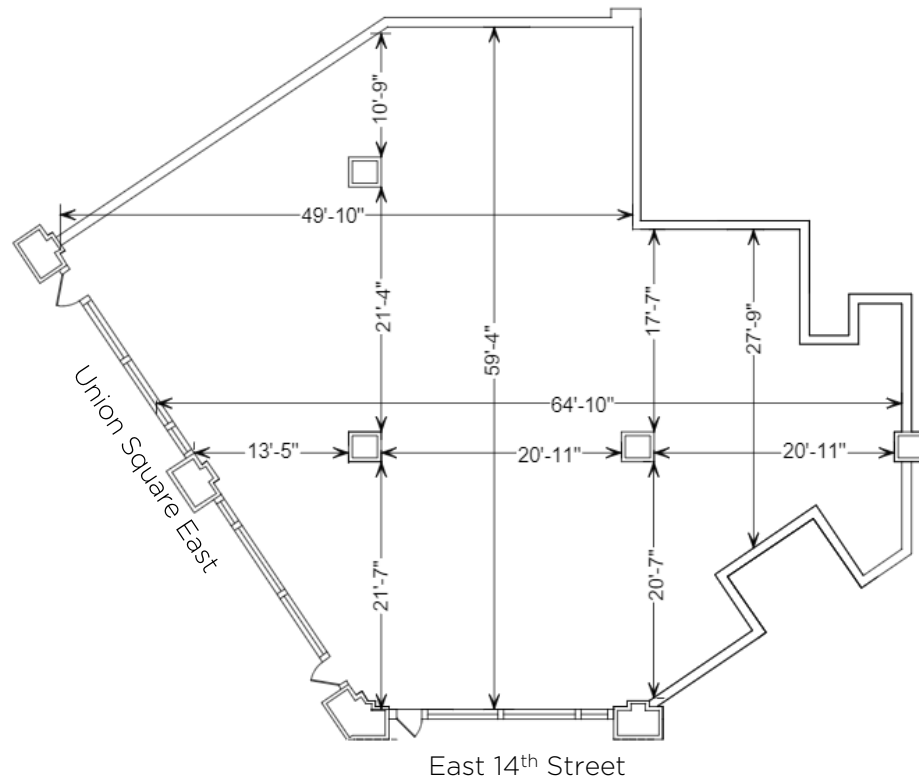

## Suite 106

3,084 SF | 17' Ceiling Height | 96' Frontage

KEY PLAN: NOT TO SCALE