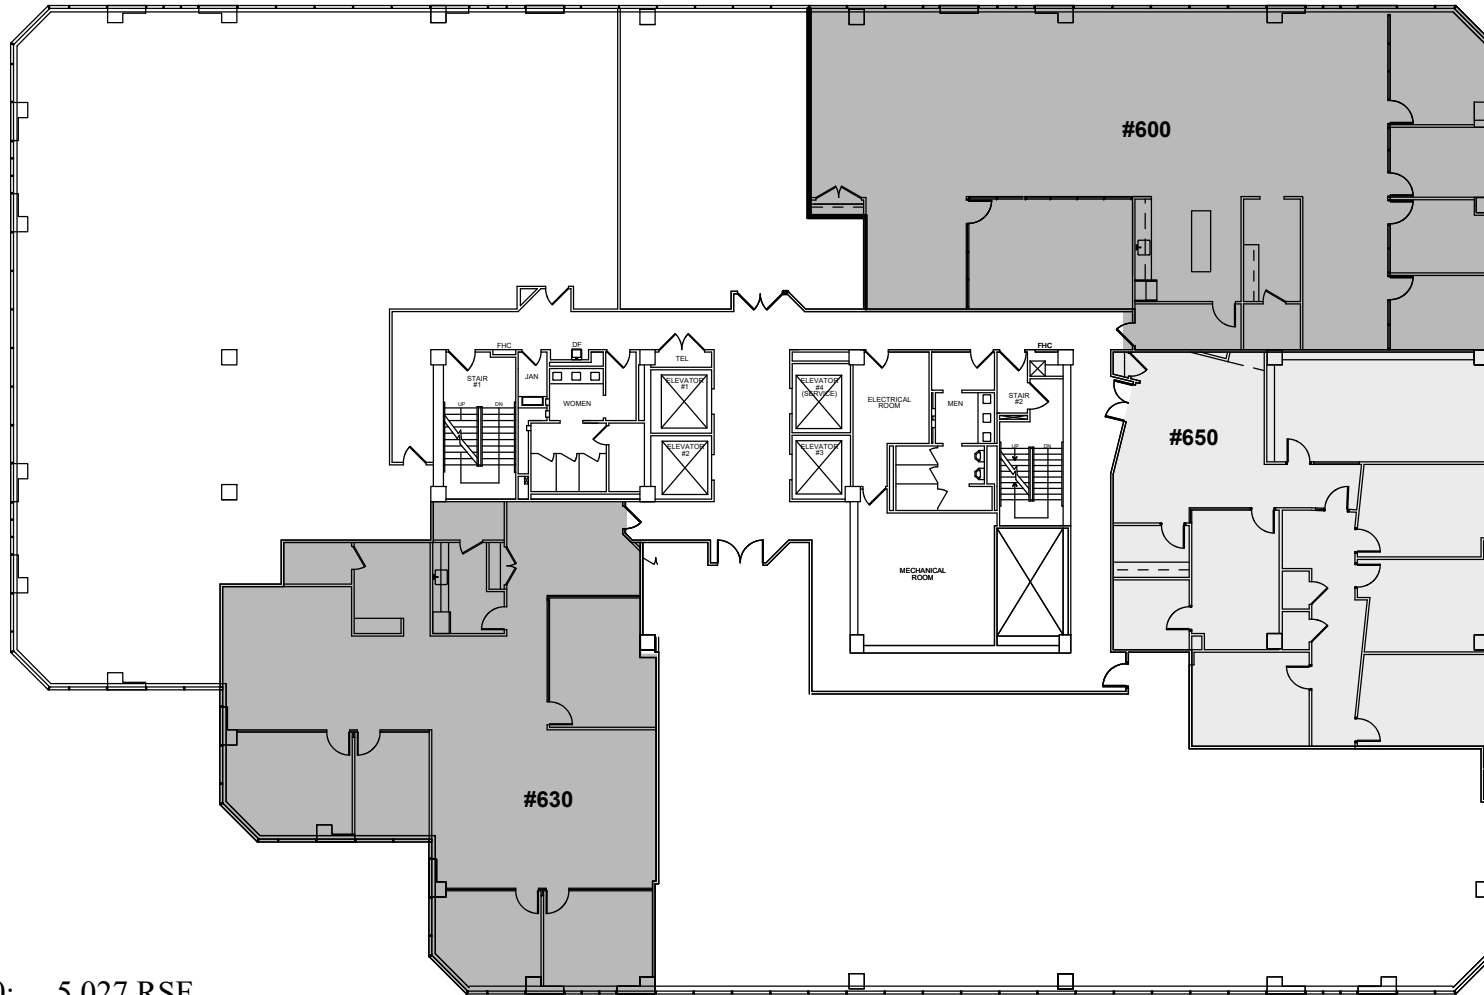

MARTINE AVE.

BANK STREET

- Suite #600: 5,027 RSF
- Suite #650: 3,298 RSF
- Suite #630: 3,863 RSF

TEN BANK STREET  
White Plains, NY

6th Floor

EMPIRE STATE  
REALTY TRUST

ESRT  
LISTED  
NYSE