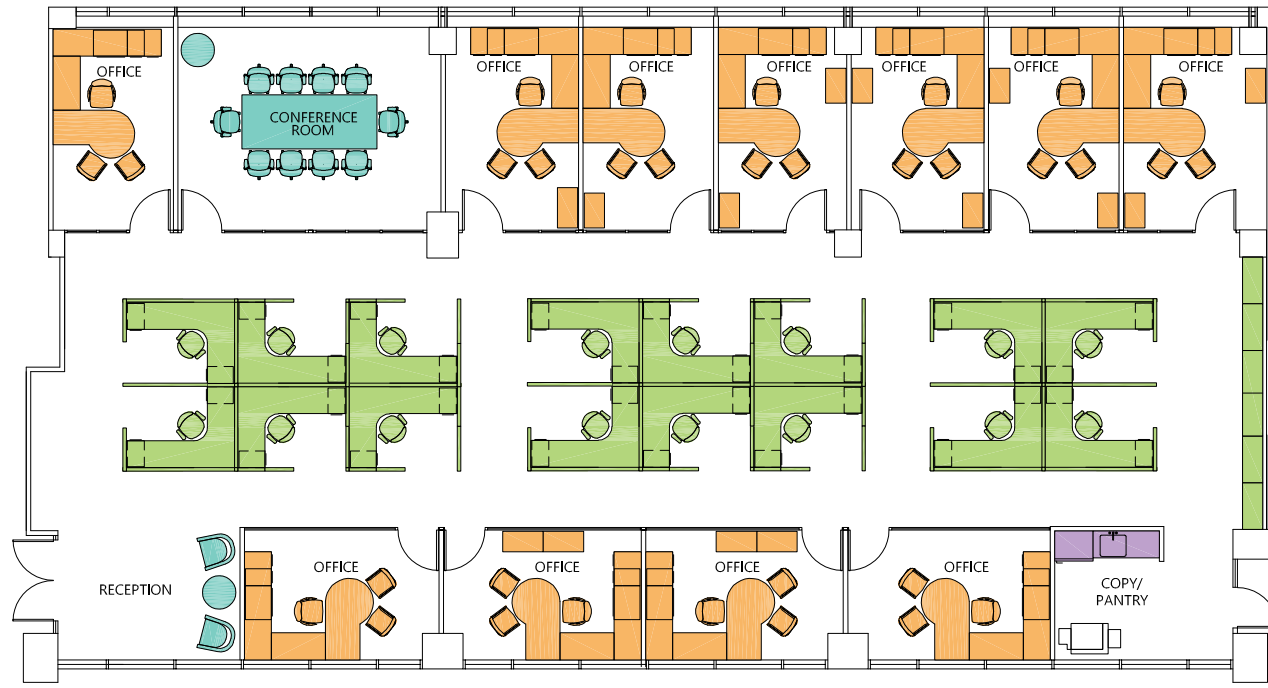

KEY PLAN 

SPACE LEGEND

Category	Qty
Office	11
Workstation (Incl. Reception)	16
TOTAL	27
Reception	1
Conference Room	1
Pantry	1
Copy	1

Proposed Tenant Layout

200 First Stamford Place  
Stamford, CT

2nd Floor | 5,849 SF