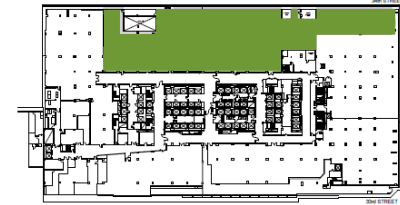

THE EMPIRE STATE BUILDING RETAIL

Suite 112

5,561 SF | 14' Ceiling Height | 102' Frontage

KEY PLAN: NOT TO SCALE

THE EMPIRE STATE BUILDING RETAIL

Concourse

22,867 SF | 19' Ceiling Height

KEY PLAN: NOT TO SCALE