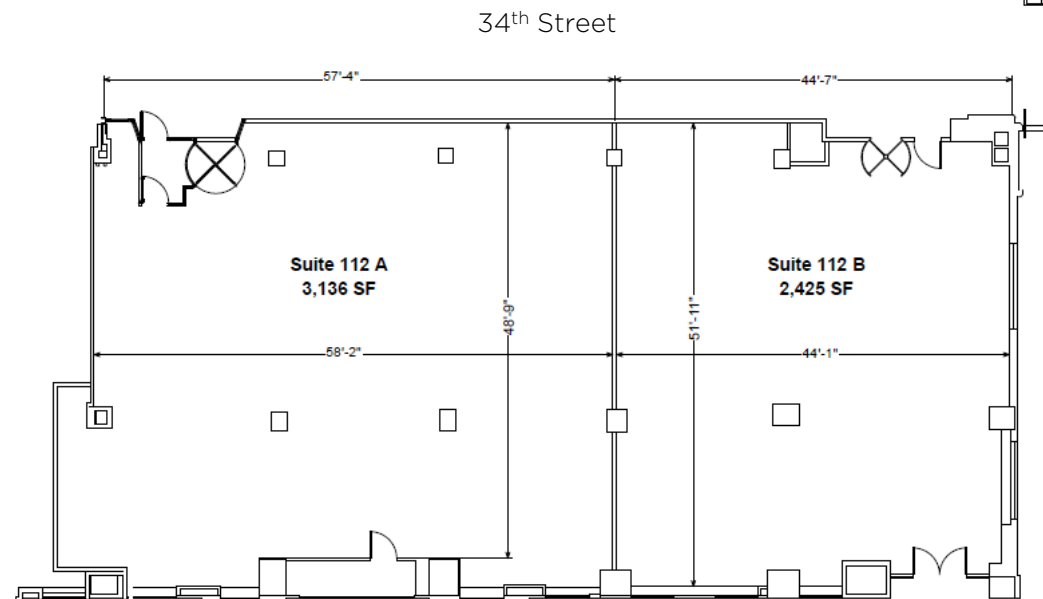

THE EMPIRE STATE BUILDING RETAIL

Suite 112

5,561 SF | 14' Ceiling Height | 102' Frontage

KEY PLAN: NOT TO SCALE

THE EMPIRE STATE BUILDING RETAIL

Concourse

22,867 SF | 19' Ceiling Height

KEY PLAN: NOT TO SCALE