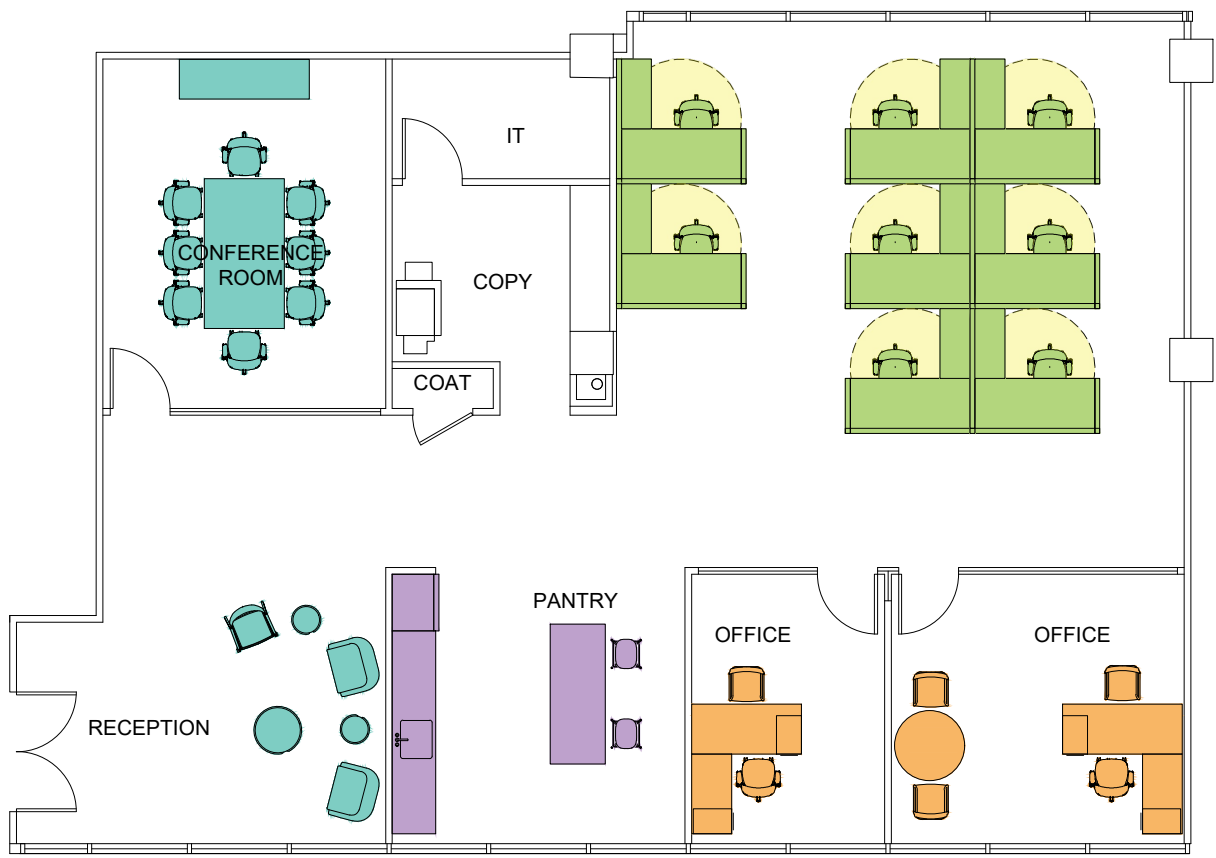

KEY PLAN 

SPACE LEGEND

Category	Qty
Office	2
Workstation (Incl. Reception)	8
TOTAL	10
Reception	1
Conference Room	1
Pantry	1
Copy	1
IT	1
Coat	1

# 100 FIRST STAMFORD PLACE

4th Floor | 3,019 SF

**EMPIRE STATE**  
REALTY TRUST  
[empirestaterealtytrust.com](http://empirestaterealtytrust.com)