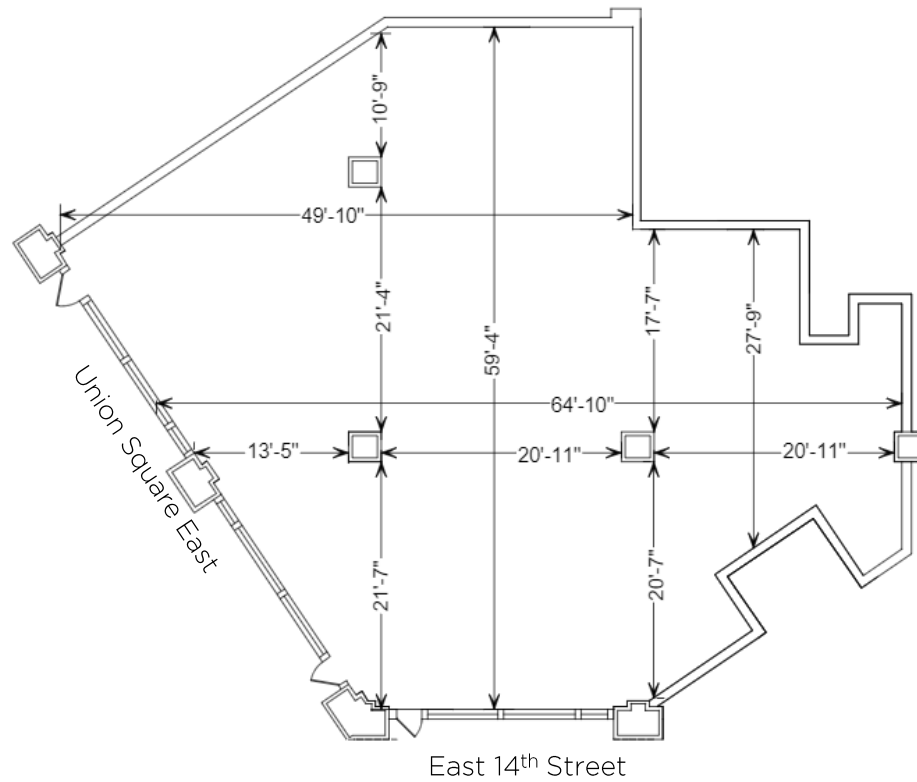

10 UNION SQUARE EAST

10 Union Square East
3,084 SF | 17' Ceiling Height | 50' Frontage

KEY PLAN: NOT TO SCALE