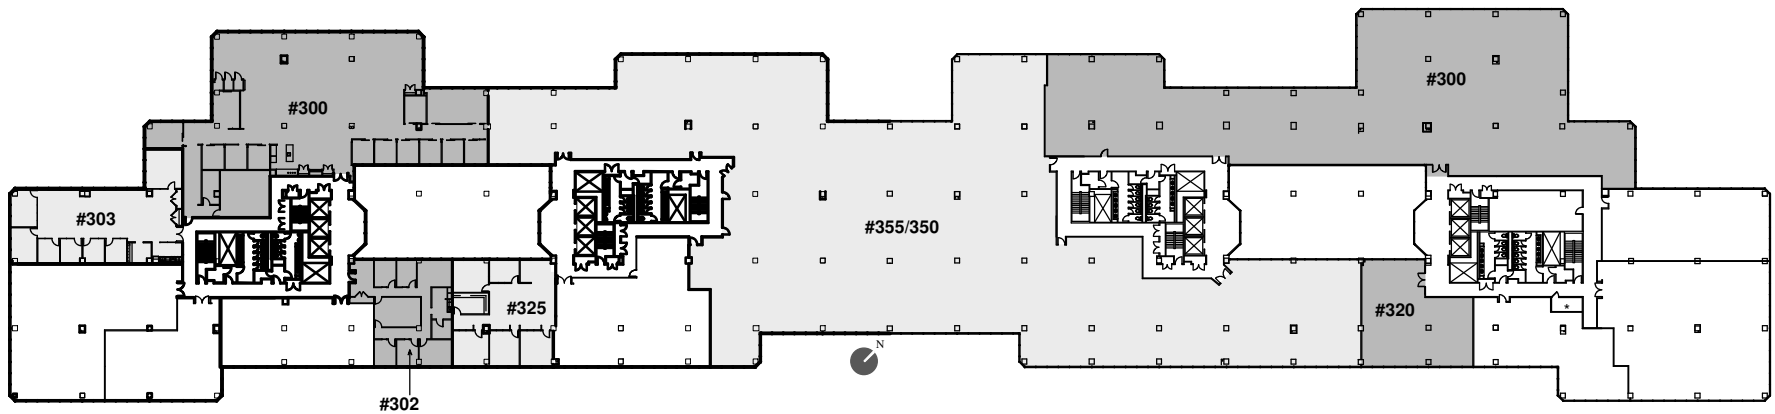

- Suite #325: 2,901 RSF
- Suite #302: 2,524 RSF
- Suite #303: 3,826 RSF
- Suite #300: 10,842 RSF
- Suite #355: 17,650 RSF

FIRST STAMFORD PLACE

FIRST STAMFORD PLACE
 100 Building
 Stamford, CT

3rd Floor

EMPIRE STATE
 REALTY TRUST

ESRT
 LISTED
 NYSE

Suite #325: 2,901 RSF
 Suite #302: 2,524 RSF
 Suite #303: 3,826 RSF
 Suite #300: 10,842 RSF
 Suite #355/350: 37,557 RSF

Suite #300: 17,283 RSF
 Suite #320: 2,714 RSF

FIRST STAMFORD PLACE