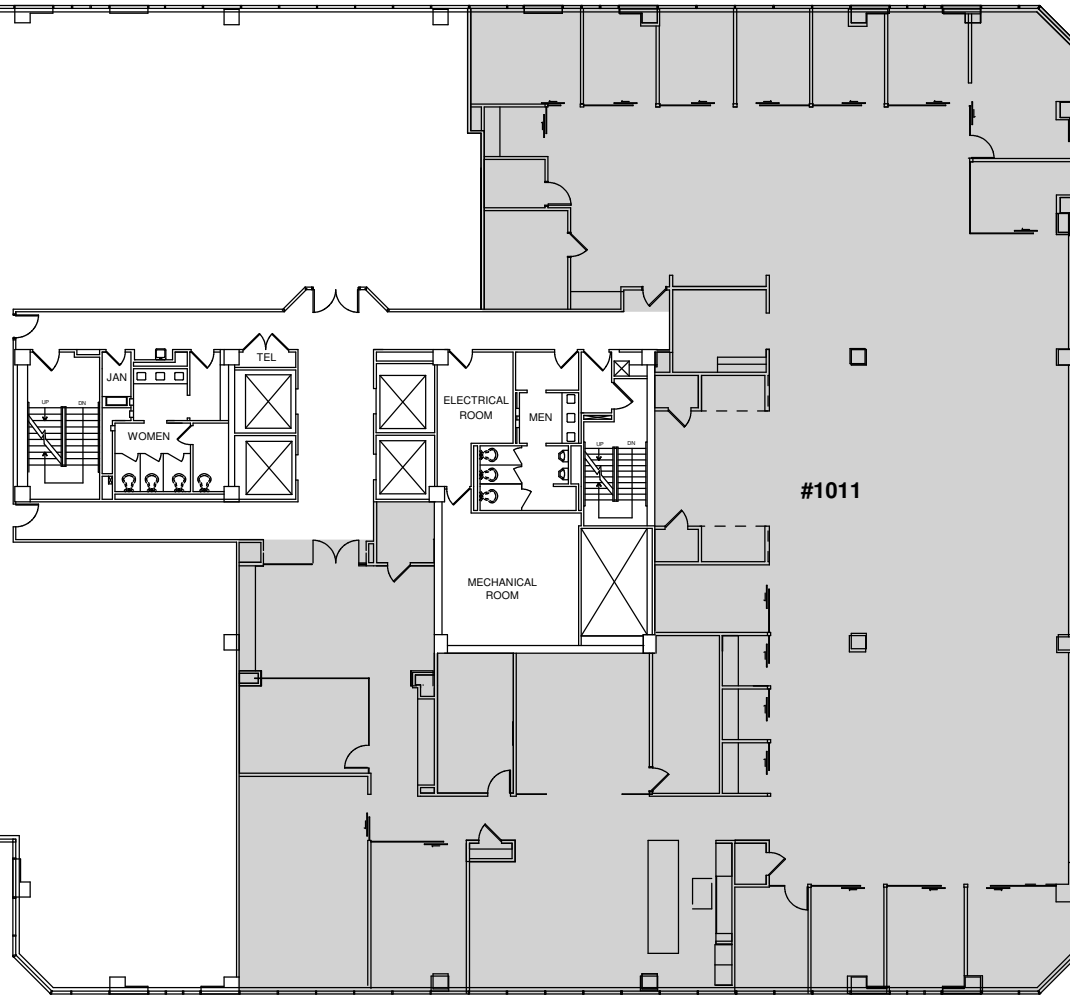

MARTINE AVE.

Suite #1011: 14,478 RSF

BANK STREET

TEN BANK STREET
White Plains, NY

10th Floor

EMPIRE STATE
REALTY TRUST

ESRT
LISTED
NYSE