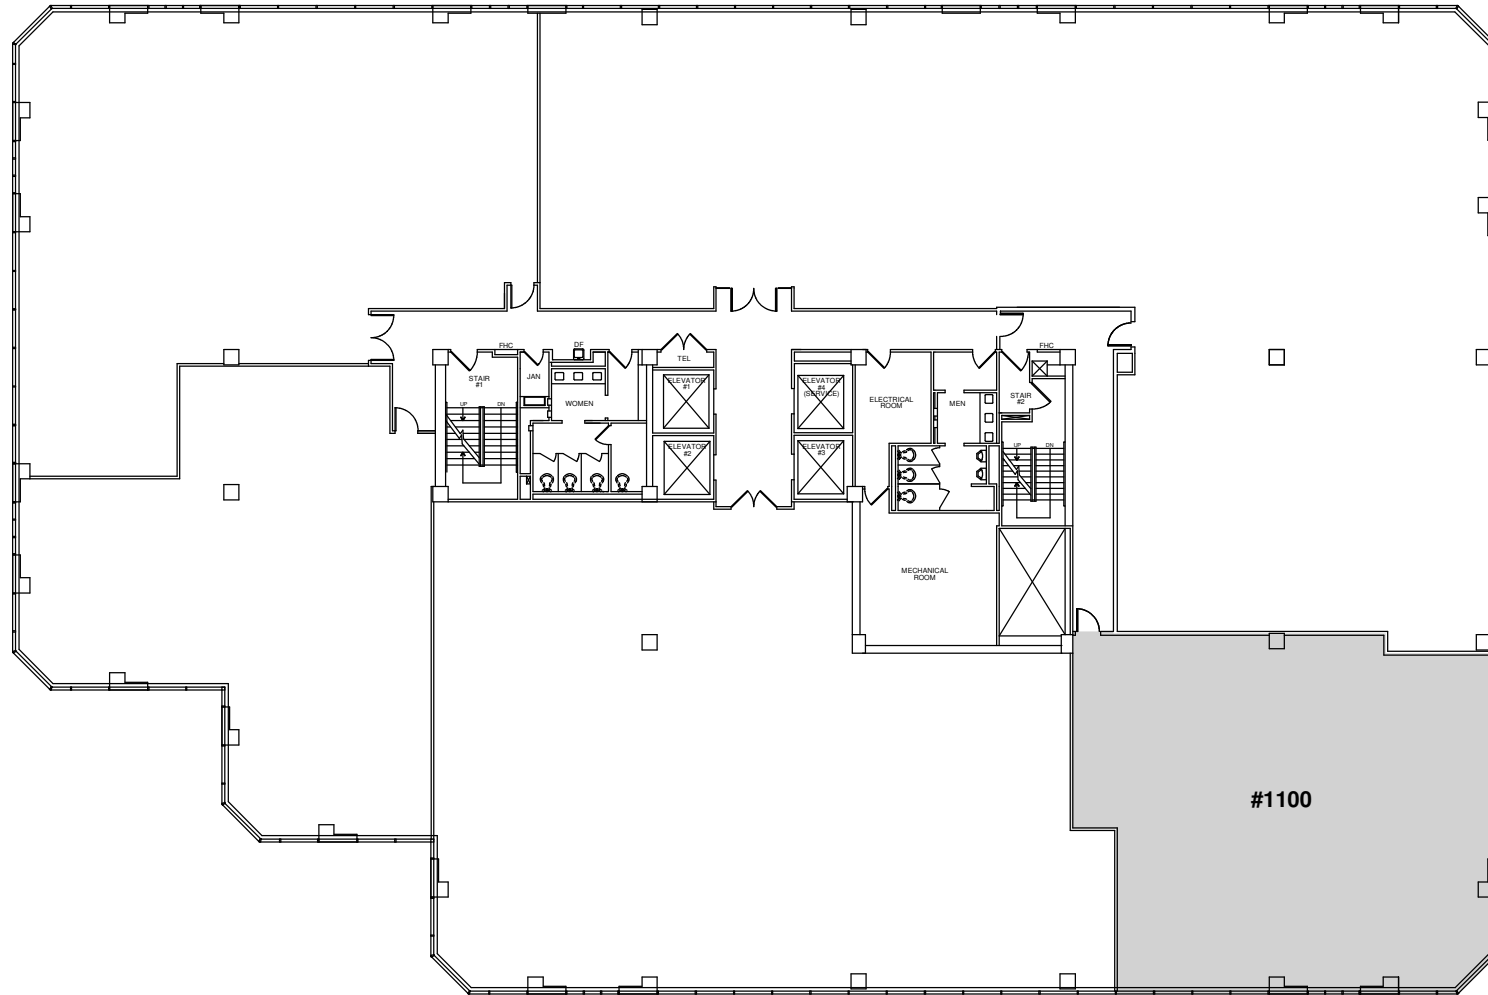

MARTINE AVE.

Suite #1100: 3,247 RSF

BANK STREET

TEN BANK STREET
White Plains, NY

11th Floor

EMPIRE STATE
REALTY TRUST

ESRT
LISTED
NYSE